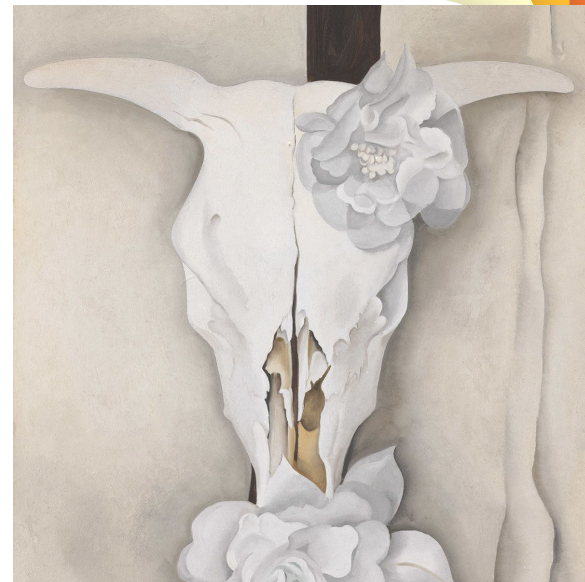

# Southwest Native Americans

- Southwest Native Art consists of pottery, kachina dolls, turquoise jewelry, baskets, and rugs just to name a few.
- What makes these artworks stand out more than other Native American art is its use of geometric shapes. Which mean straight lines, corners, and points.

## Let's get back to Georgia O'Keeffe

Georgia fell in love with the landscapes of the southwest. She loved the colors that the scenery provided.

What colors do you see?  
Are they bold?  
Or are they soft?  
See how they blend together easily.

Notice the soft blues for the sky. The mountains appear soft as well. Look at the skull. Again, the colors are soft and blend together nicely.

**Georgia found cow skulls to represent the spirit of America. She believed it was the link between heaven and earth.**

**Tomorrow we will start our version of a skull painting with southwest patterns for the background.**

**Here is link to a website that has turned her paintings into a puzzle. There are 4 to choose from. They are from her enlarged flowers style.**